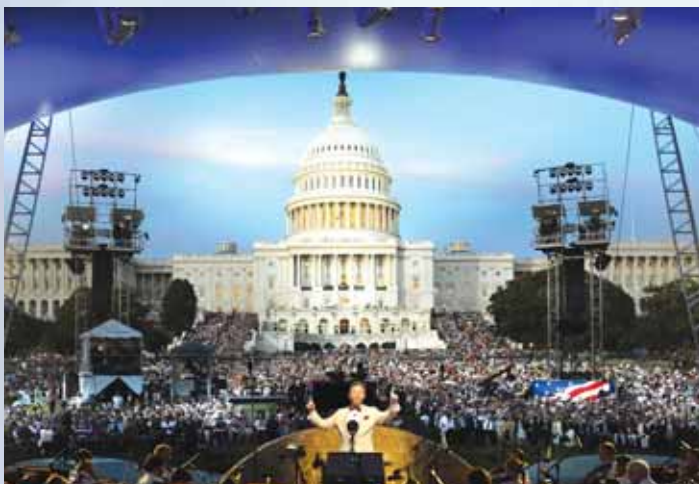

A DAY TO REMEMBER

NATIONAL MEMORIAL DAY CONCERT 2024

SUNDAY, MAY 26, 7 PM AND 8:30 PM

Tune in to the 35th annual broadcast of America's national night of remembrance.

SHERWOOD FOREST: TOP SECRET

SUNDAY, MAY 26, 10 PM

In 1943, a team of Oklahoma roughnecks were sent on a top-secret mission to Sherwood Forest to drill for oil — a mission that saved Britain and the entire world from collapsing to Hitler's 3rd Reich. This true story captures the best of what we are capable of in the worst of times.