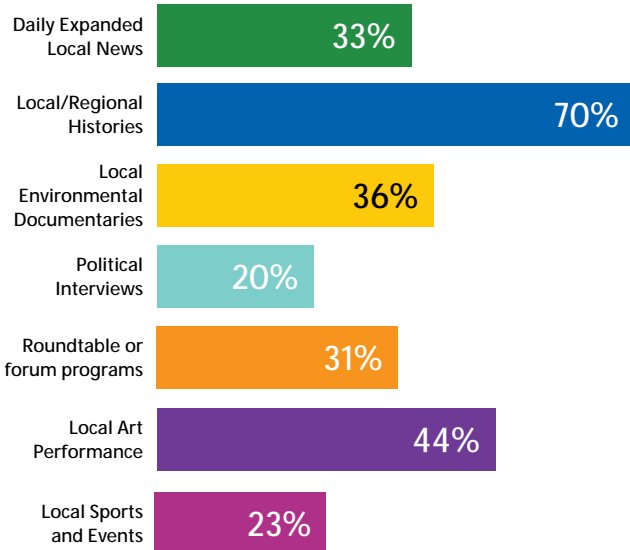

Q9

What types of programs would you like to see more of on WTVP that might increase your viewing time on the station? (check all that apply)

Q10

Do you use any of the WTVP's online streaming services like PBS Passport, PBS App or YouTube that allow you to access PBS programs you may have missed?

YES 47% NO 53%

Q11

How do you receive information about WTVP programming?

GUIDE 48% ONLINE 31%
CHANNEL GUIDE 49% LUCK 28%

Q12

WTVP prints and mails a copy of its monthly program guide to members and also includes the information on its website.

CONTINUE 42%
ELECTRONIC VERSION 24%
NOT A MEMBER 34%

Q13

What is your current opinion of WTVP?

Very Happy 34% | Happy 42% | So-So 17% | Disappointed 7%

Q14

Check any of the following where you would be willing to volunteer. (check all that apply)