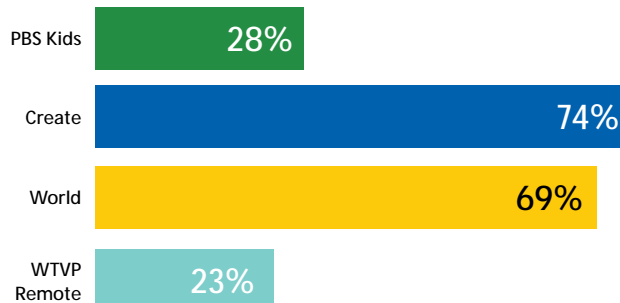

What is your gender?

MALE 35% FEMALE 64%

Q4

Are you a WTVP/PBS Viewer?

REGULARLY 71% OCCASIONALLY 28% NEVER 1%

Q5

WTVP has 4 additional channels (PBS Kids, Create, World and WTVP Remote), and are available via broadcast and local cable services. Do you or your family watch/enjoy any of these channels? (check all that apply)