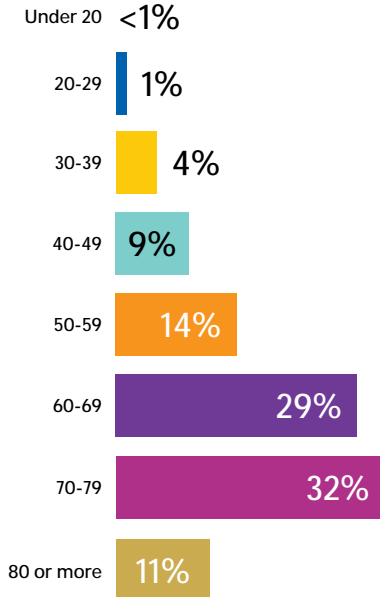

Q1

What is your 5-digit zip code?

VIEWERS FROM MORE THAN **30** CENTRAL ILLINOIS CITIES REPLIED

AUDIENCE SURVEY RESULTS

CONTINUED

Q2

What is your age bracket?

Q3

What is your gender?

MALE 35% FEMALE 64%

Q4

Are you a WTVP/PBS Viewer?

REGULARLY 71% OCCASIONALLY 28% NEVER 1%

Q5

WTVP has 4 additional channels (PBS Kids, Create, World and WTVP Remote), and are available via broadcast and local cable services. Do you or your family watch/enjoy any of these channels? (check all that apply)