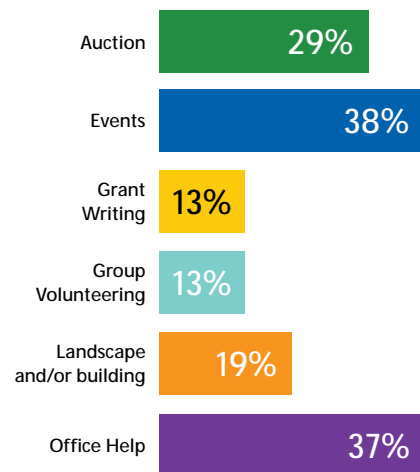

YES 47% NO 53%

Q11

How do you receive information about WTVP programming?

GUIDE 48% ONLINE 31%
CHANNEL GUIDE 49% LUCK 28%

Q12

WTVP prints and mails a copy of its monthly program guide to members and also includes the information on its website.

CONTINUE 42%
ELECTRONIC VERSION 24%
NOT A MEMBER 34%

Q13

What is your current opinion of WTVP?

Very Happy 34% | Happy 42% | So-So 17% | Disappointed 7%

Q14

Check any of the following where you would be willing to volunteer. (check all that apply)