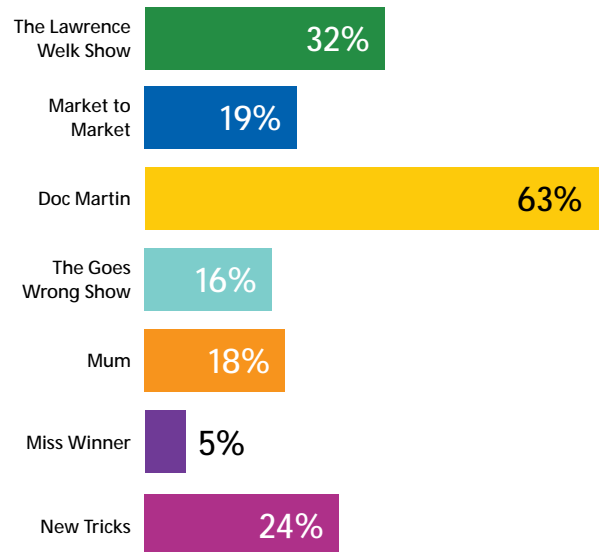

Q7

Do you or your family watch/enjoy any of these specially purchased programs? (check all that apply)