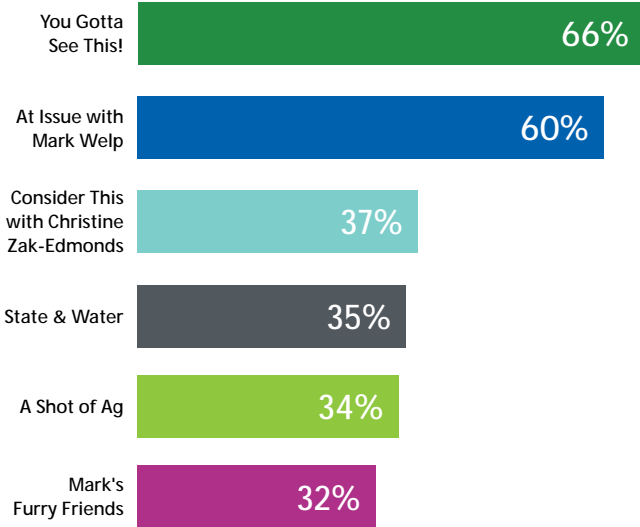

What is your gender?

MALE 35% FEMALE 64%

Q4

Are you a WTVP/PBS Viewer?

REGULARLY 71% OCCASIONALLY 28% NEVER 1%

Q5

WTVP has 4 additional channels (PBS Kids, Create, World and WTVP Remote), and are available via broadcast and local cable services. Do you or your family watch/enjoy any of these channels? (check all that apply)

Q6

What types of programs do you (and your family) enjoy watching on WTVP? (check all that apply)

Q7

Do you or your family watch/enjoy any of these specially purchased programs? (check all that apply)

Q8

Select any of the WTVP's locally produced programs you watch. (check all that apply)