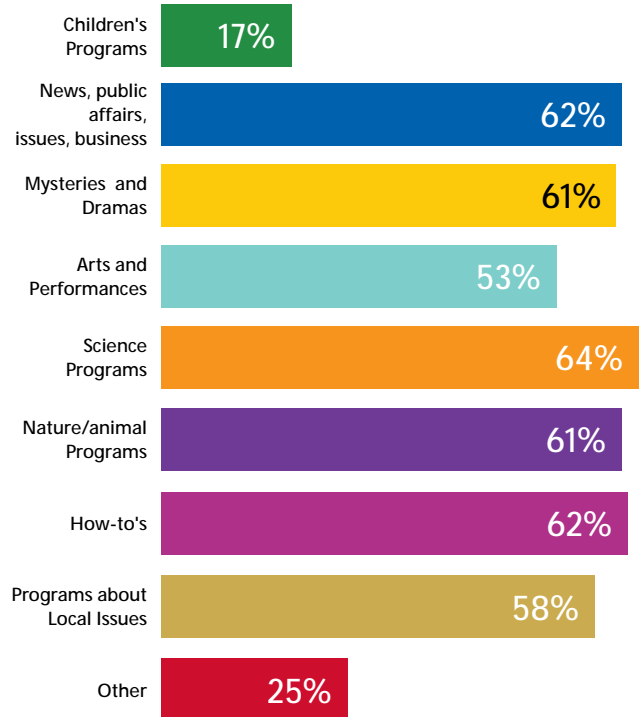

Q1

What is your 5-digit zip code?

VIEWERS FROM MORE THAN **30** CENTRAL ILLINOIS CITIES REPLIED

AUDIENCE SURVEY RESULTS

CONTINUED

Q2

What is your age bracket?

Q3

What is your gender?

MALE 35% FEMALE 64%

Q4

Are you a WTVP/PBS Viewer?

REGULARLY 71% OCCASIONALLY 28% NEVER 1%

Q5

WTVP has 4 additional channels (PBS Kids, Create, World and WTVP Remote), and are available via broadcast and local cable services. Do you or your family watch/enjoy any of these channels? (check all that apply)

Q6

What types of programs do you (and your family) enjoy watching on WTVP? (check all that apply)

Q7

Do you or your family watch/enjoy any of these specially purchased programs? (check all that apply)

Q8

Select any of the WTVP's locally produced programs you watch. (check all that apply)