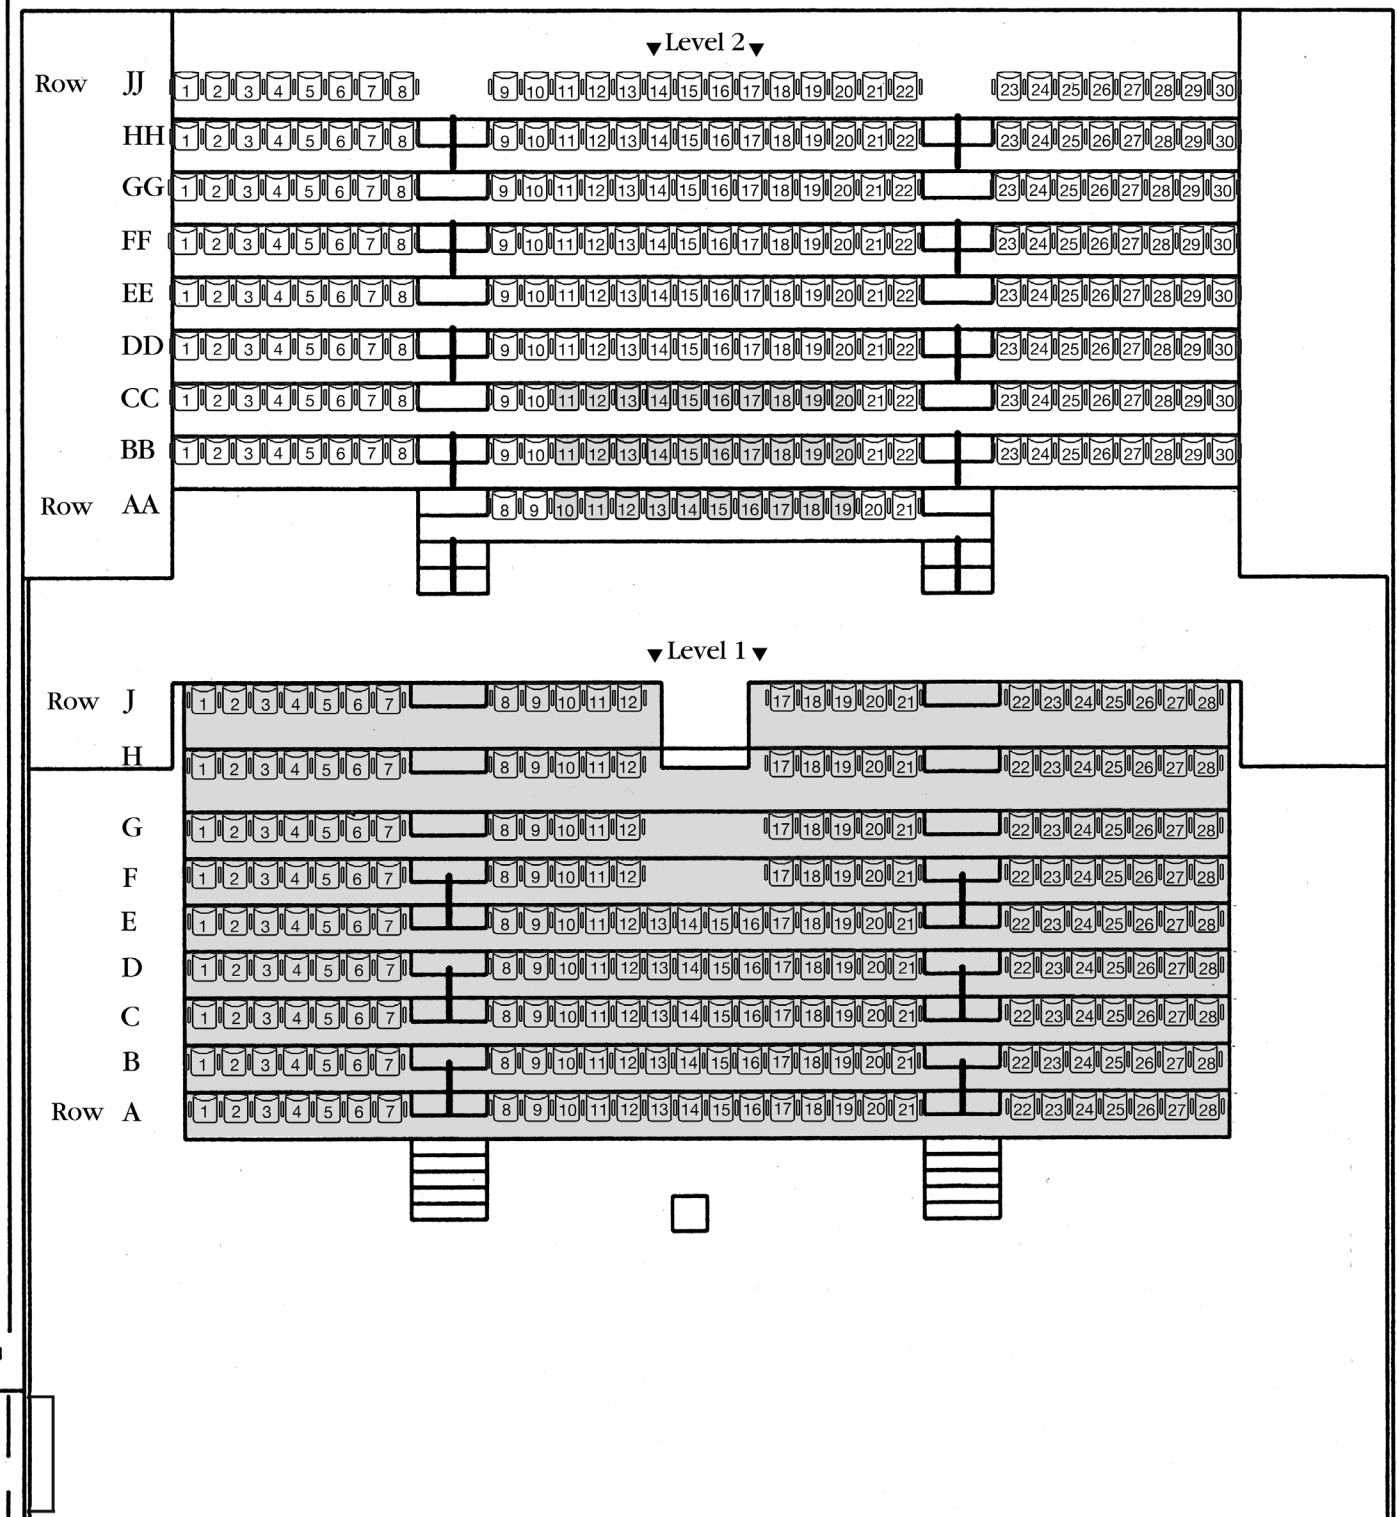

Jean and Paul Amos Performance Studio

PERFORMANCE AREA

Theater Seats without Floor Seats Open Floor Layout

WSRE-TV Jean and Paul Amos Performance Studio

Theater Seats without Floor Seats
Stage Layout Example

WSRE-TV Jean and Paul Amos Performance Studio

Theater Seats without Floor Seats