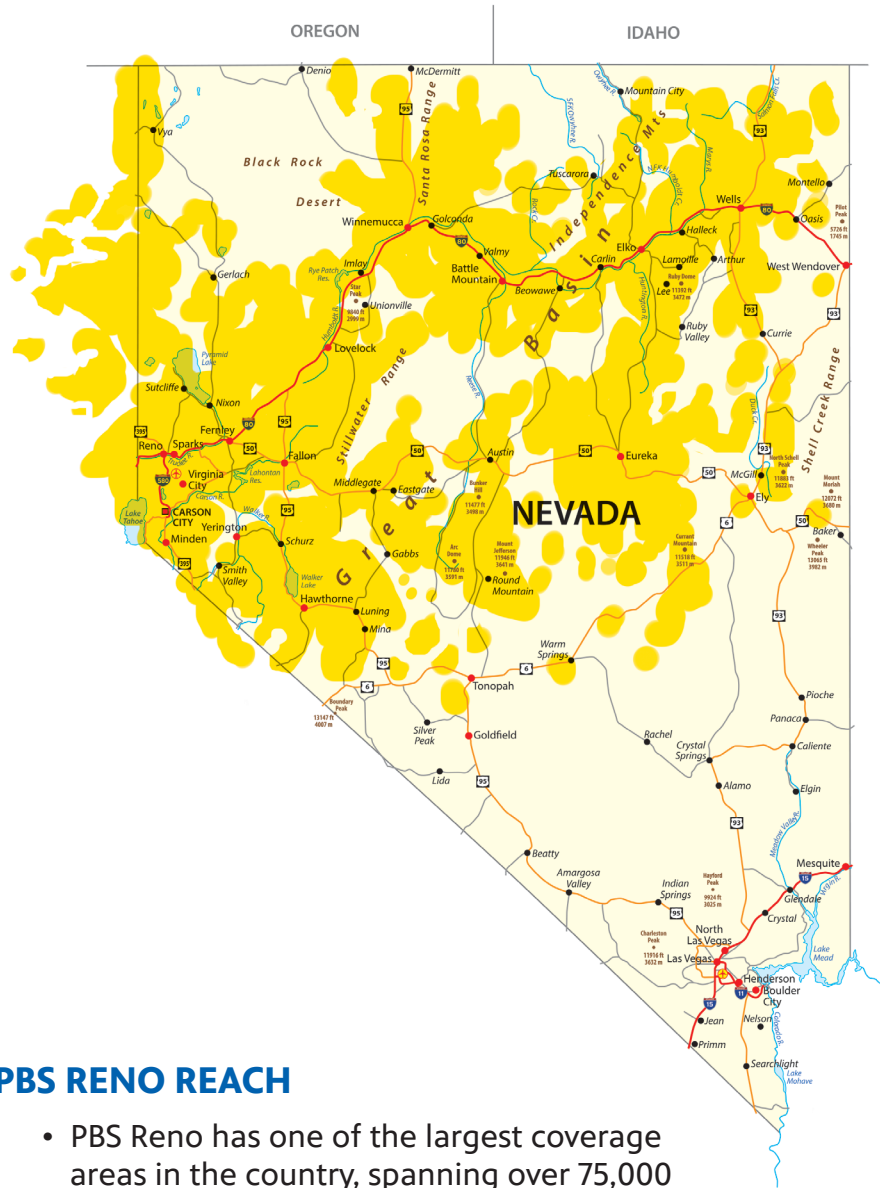

Broad Reach

PBS RENO REACH

- PBS Reno has one of the largest coverage areas in the country, spanning over 75,000 square miles
- As of February 2022, PBS Reno is watched over-the-air by more than 113,000 people and more than 62,000 households weekly in northern and central Nevada and northeastern California
- Reno Create is watched by more than 12,815 people and more than 10,800 households weekly in northern and central Nevada and northeastern California
- PBS KIDS Reno is watched by more than 10,000 people and more than 8,000 households weekly in northern and central Nevada and northeastern California
- PBS Reno channels are also available on cable, satellite services, streaming on PBSreno.org, Amazon Prime, AT&T U-Verse, PBS Passport Video App, and on YouTube TV

PBS Reno

1670 North Virginia Street • Reno, NV 89503
775.600.0555 • pbsreno.org