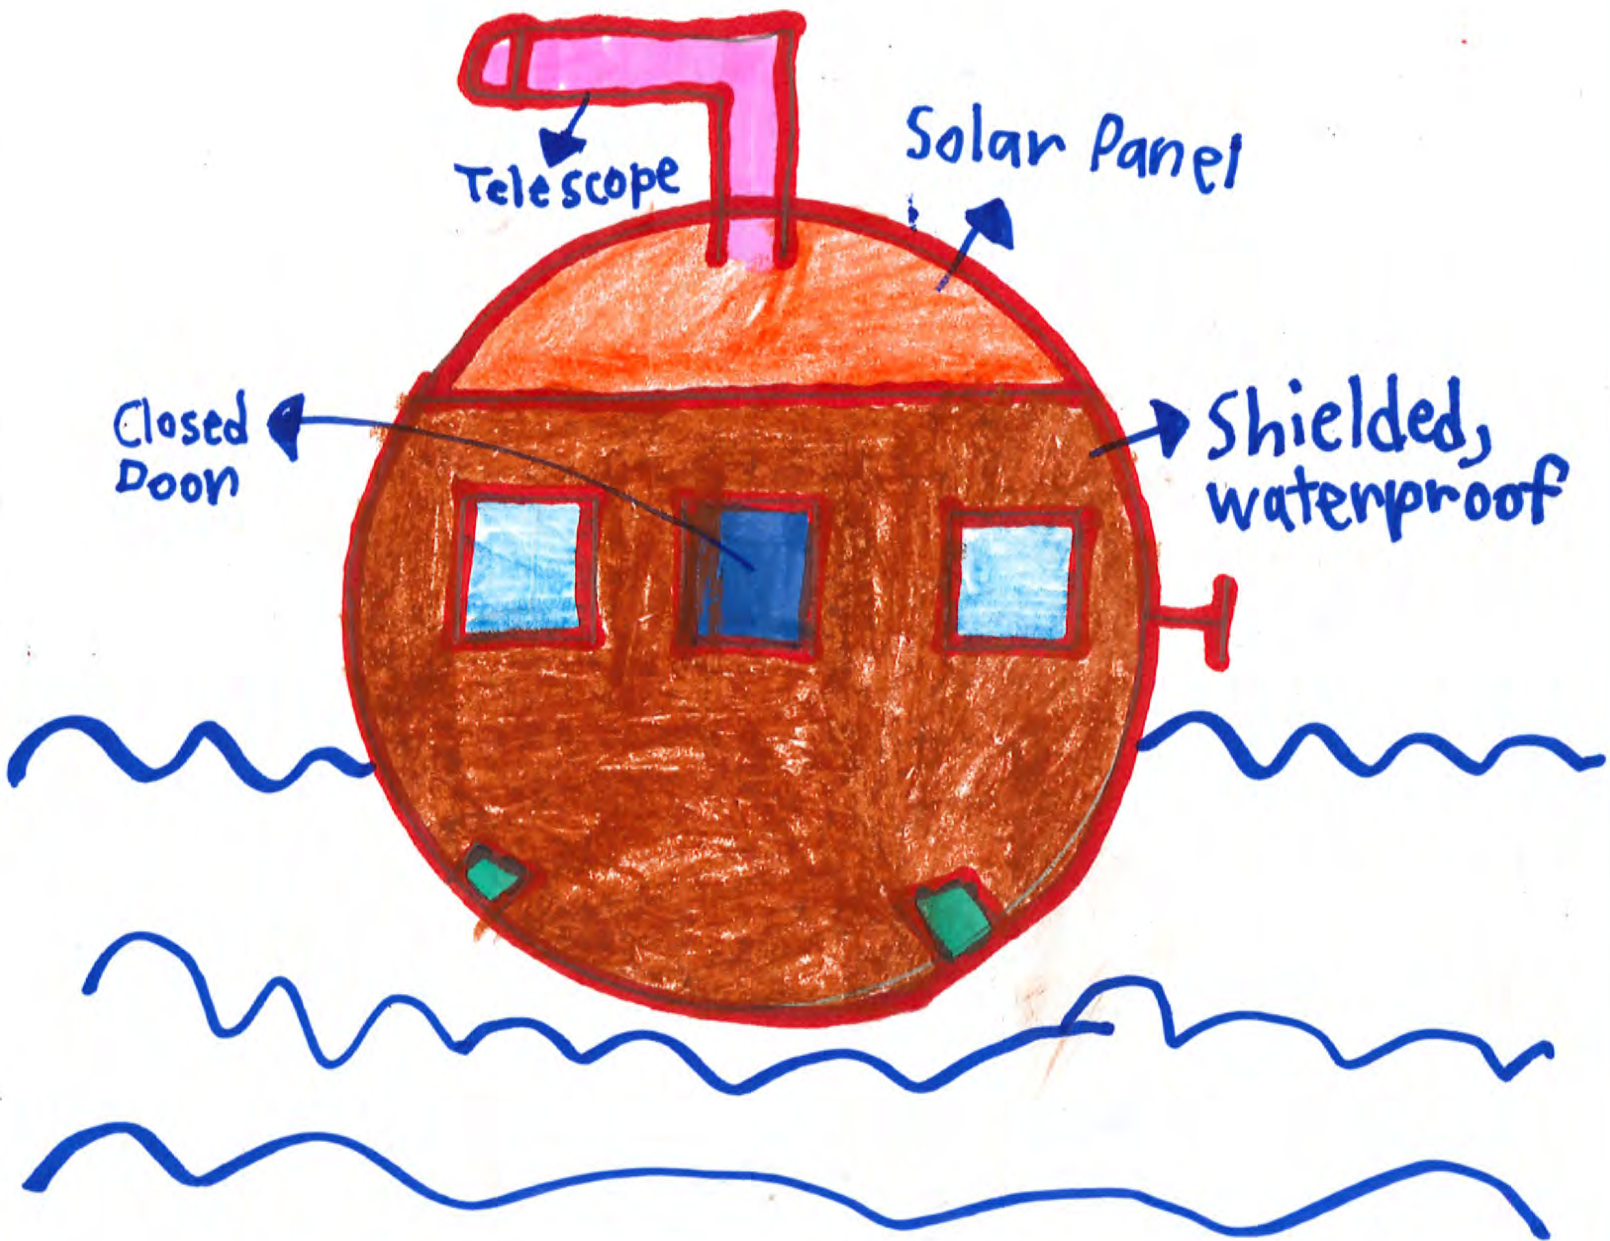

I saw many people drown and disappear in the water. My heart was beating so fast and I asked, "Why did this happen?"

"The storm was too strong. The water was too high. The homes were not built to handle powerful hurricanes and flood," Dad said. Mom nodded.

Mom smiled, "How would it work?"

"Before hurricane comes, it is a regular shelter ~~hall~~ building. When the hurricane comes, it will turn around and strong so that the wind can't push it down. When it is flooding, the shelter will stand up high with long legs so water can't flush it away. I will use solar panels for the entire shelter."

1

BREAKING NEWS

MORE THAN 10,000
PEOPLE DIED IN A
POWERFUL
HURRICANE

No Hurricane, Regular House

4
When hurricane comes,
regular house transform to
round shape like submarine.

The transformative shelter 5
will stand up high if flooding.