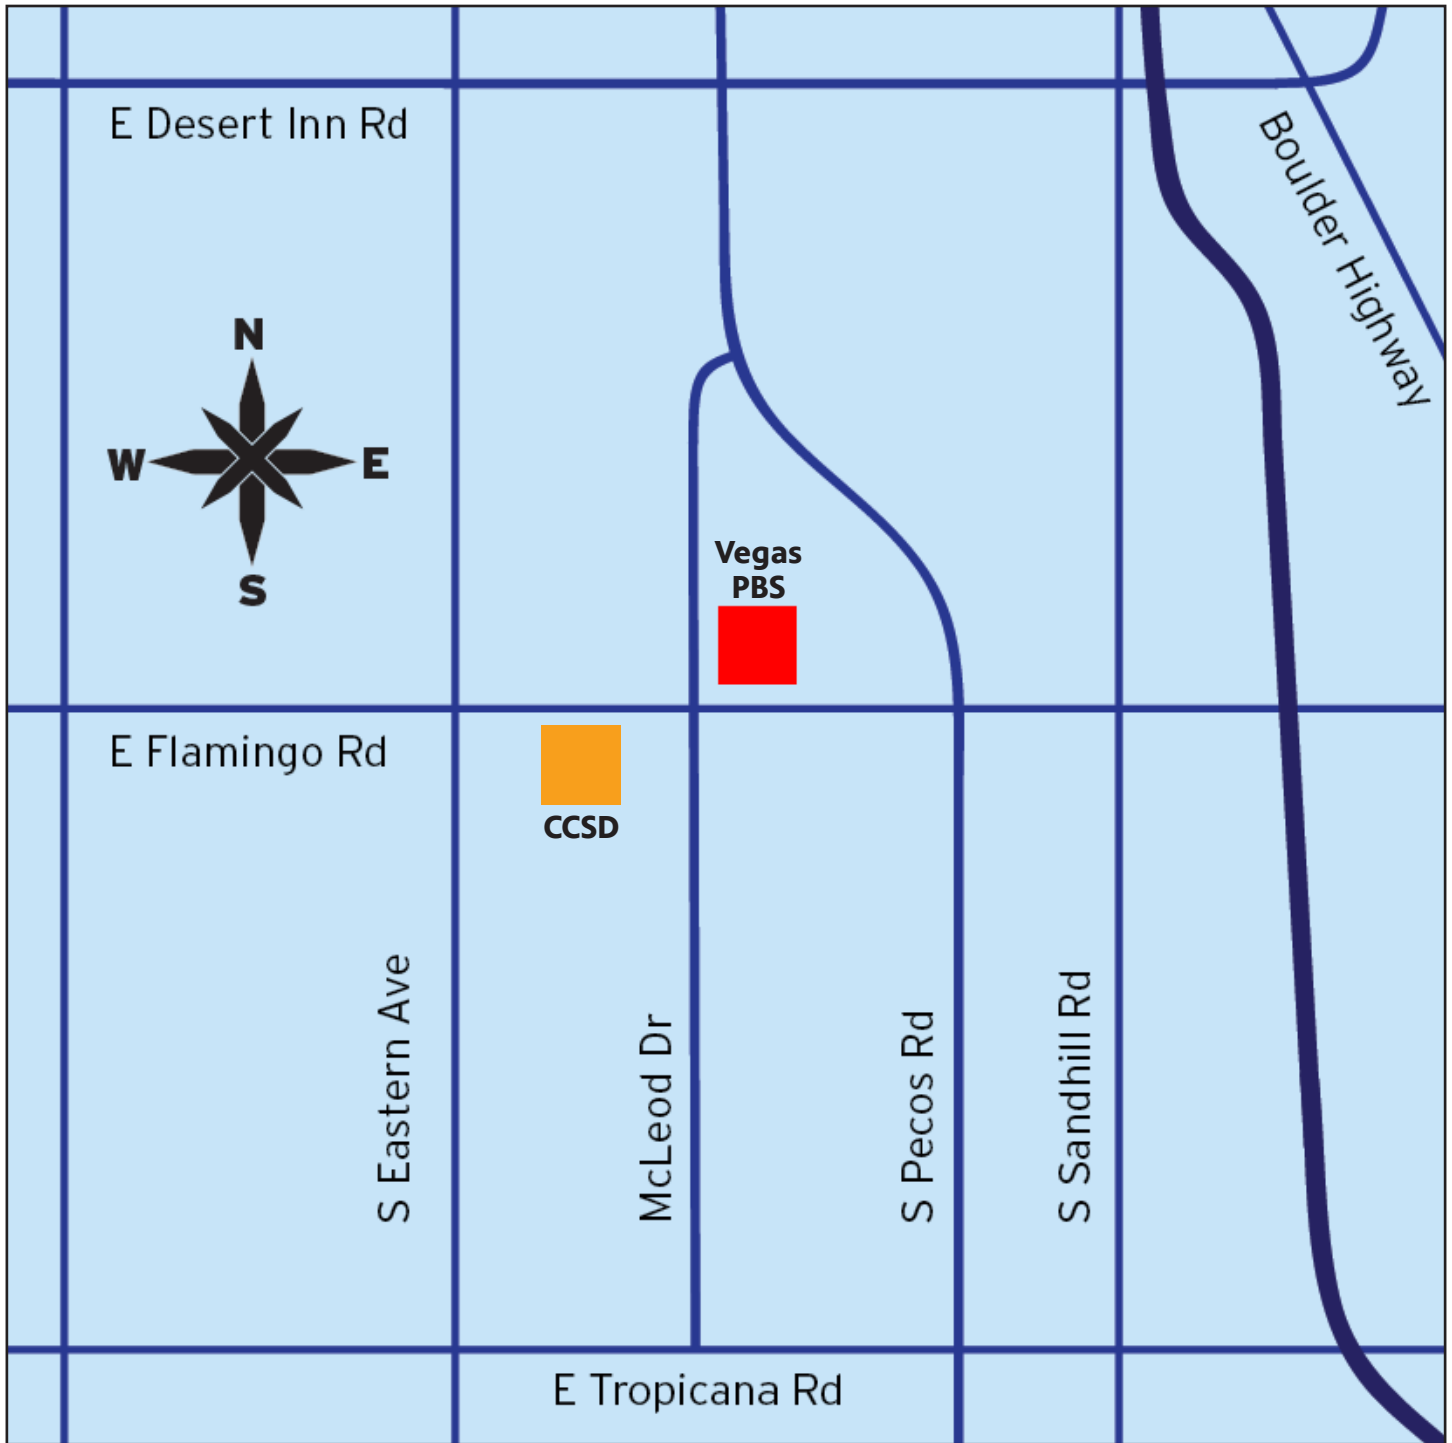

CCSD Human Resources

2832 E Flamingo Rd., Las Vegas, NV 89121

Vegas PBS

3050 E Flamingo Rd., Las Vegas, NV 89121