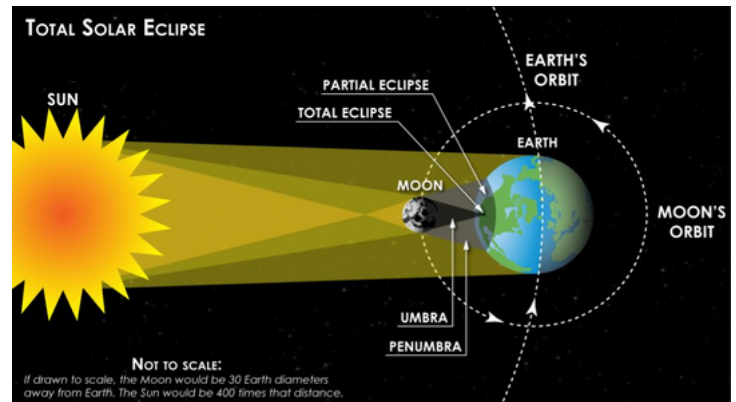

# Total Solar Eclipse

Monday, April 8th, 2024

On April 8th, 2024, parts of the United States will experience a total solar eclipse. After the eclipse on the 8th, the next solar eclipse visible in the U.S. won't be until 2044!

## What is a Solar Eclipse?

A solar eclipse is a type of eclipse that occurs when the Moon passes between the Sun and the Earth, and the Moon fully or partially blocks ("occults") the Sun.

## Great American Eclipse

Explore the spectacular cosmic phenomenon of a total solar eclipse and follow scientists as they work to unlock secrets of our Sun in NOVA's *Great American Eclipse*, premiering April 3rd at 9PM ET on PBS.

## Make a Time Capsule!

On August 23rd, 2044, there will be another total solar eclipse visible across the United States. What do you think the world will be like then? Create a time capsule with newspaper clippings, photos, and other important artifacts for your future self!