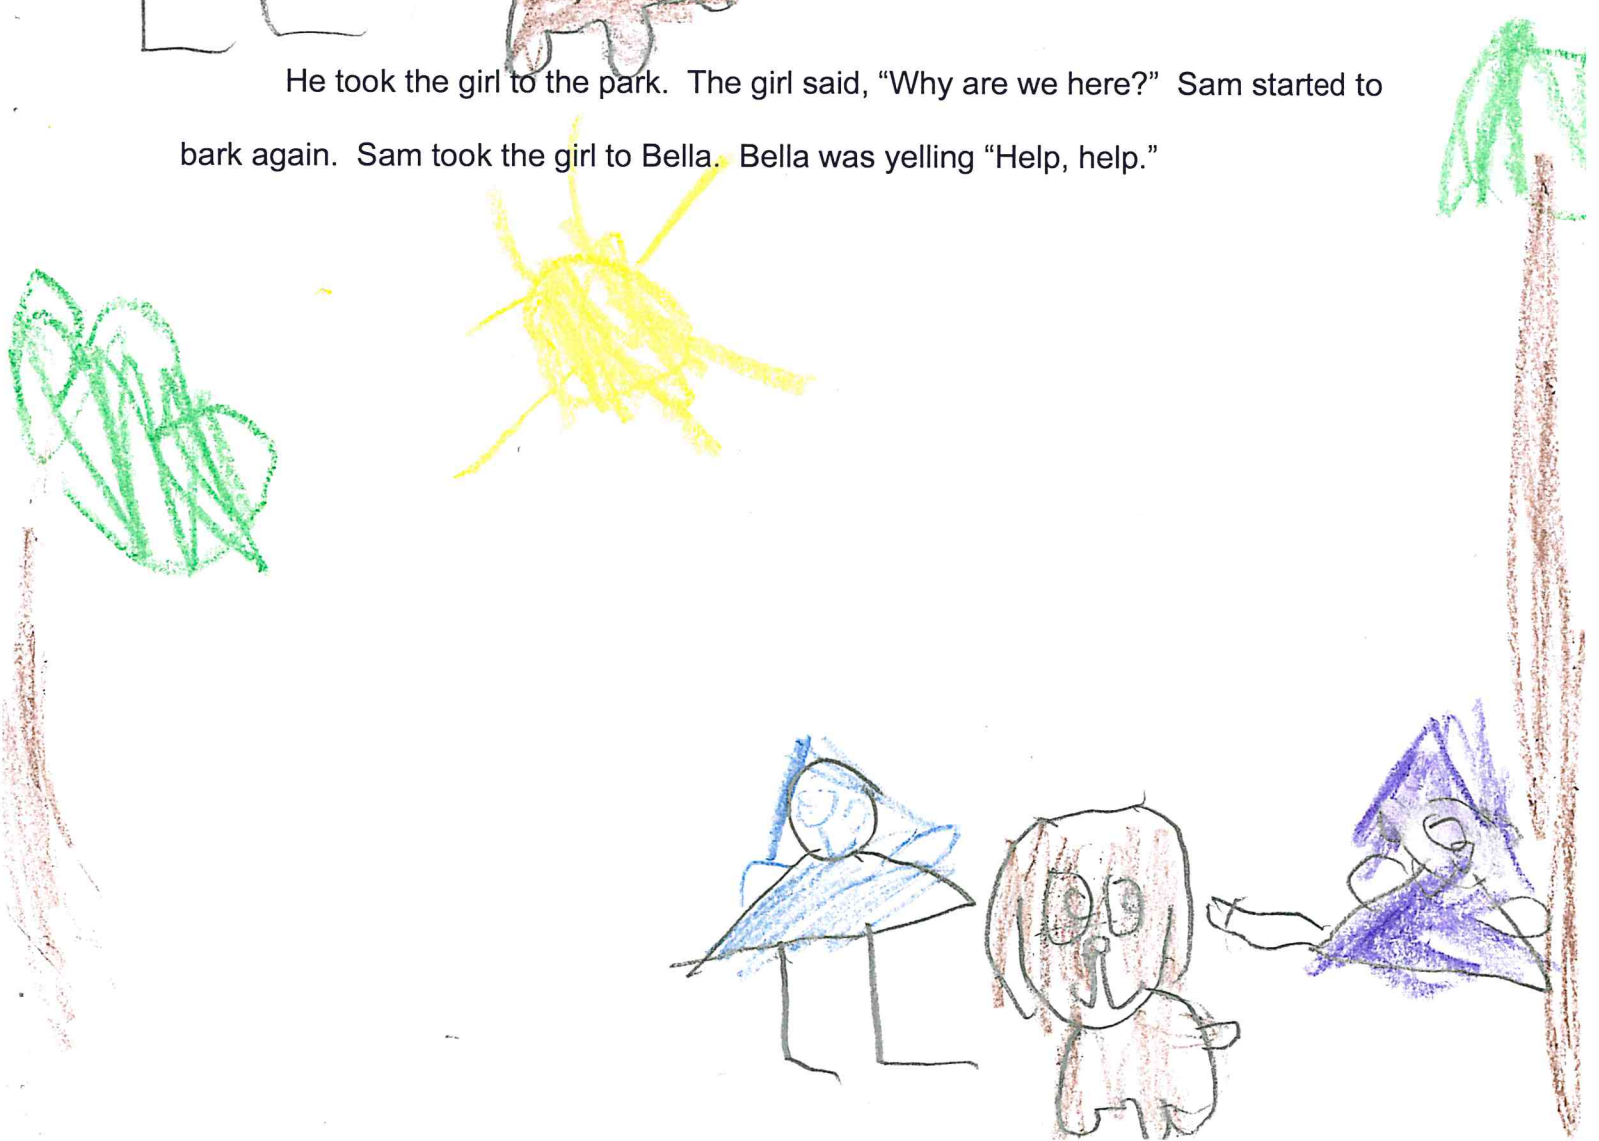

Bella and Sam

By Claire Dockter

Bella and Sam went to the park to play. Bella was playing catch with Sam.

Bella threw the frisbee and it got stuck in a tree. Bella climbed up the tree to get the frisbee. She fell and hurt her ankle. Sam was worried. Bella said, "Sam, go get help." Sam ran away to try to find help.

Sam ran to a store and found a girl. Sam started to bark. Sam was moving his head to tell the girl to follow him. Then the girl started to follow him.

He took the girl to the park. The girl said, "Why are we here?" Sam started to bark again. Sam took the girl to Bella. Bella was yelling "Help, help."

The girl took Bella to the hospital. The doctor took an x-ray and it showed she had a broken bone, so Bella got a cast.

Bella and Sam went home.