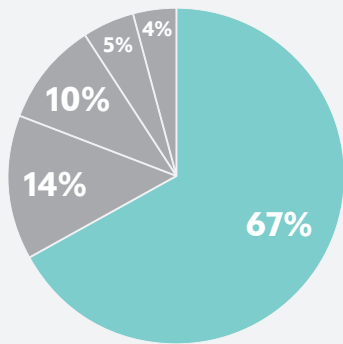

INDIVIDUAL GIVING

Each year individual giving represents approximately two-thirds (67%) of Nine PBS's annual revenue. Close to $10 million—from more than 46,500 individuals—falls into these three categories:

Membership: 66%

Major Gifts: 23%

Planned Giving: 11%