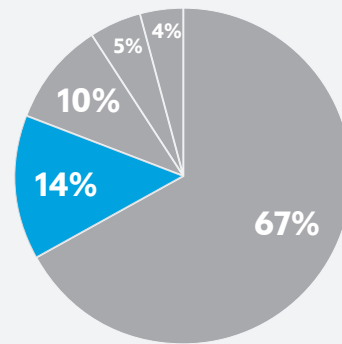

GOVERNMENT SUPPORT

Support from the federal government represents 13% of our total annual budget. The remaining amount comes from the Missouri Arts Council through the Athletes and Entertainers Tax Fund, which is about 1% of our total budget.