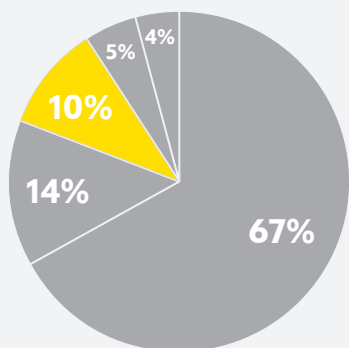

PRODUCTION AND OTHER

This includes a variety of resources outside of our philanthropic support, such as:

- V9 Digital, earned revenue
- Tower and office rentals
- Magazine and event revenue
- Bank/investment interest and unrealized gains/losses

Government Support

Each year, the majority of our government funding—13% out of the 14% pie slice—comes from the federal government through the Corporation for Public Broadcasting (CPB). A private corporation, CPB was created by Congress through the Public Broadcasting Act of 1967. CPB is the steward of the federal government’s investment in public broadcasting and the largest single source of funding for public television and radio nationwide.

Federal investment in public media is less than one-hundredth of one percent of the federal budget each year. This amounts to only about $1.60 per taxpayer per year, but it makes possible an incredible range of important services, including:

PUBLIC SAFETY: Public television plays a crucial role in public safety by ensuring Wireless Emergency Alerts (WEAs), such as severe weather warnings and AMBER alerts, are distributed uninterrupted, even in the worst of storms. We also provide the backbone for the broadcast emergency alerts for all local media. This is especially important in rural areas, which have less reliable internet connections.

*Based on the audited FY24 financials (July 2, 2023–June 30, 2024).

CONTINUED ON THE NEXT PAGE