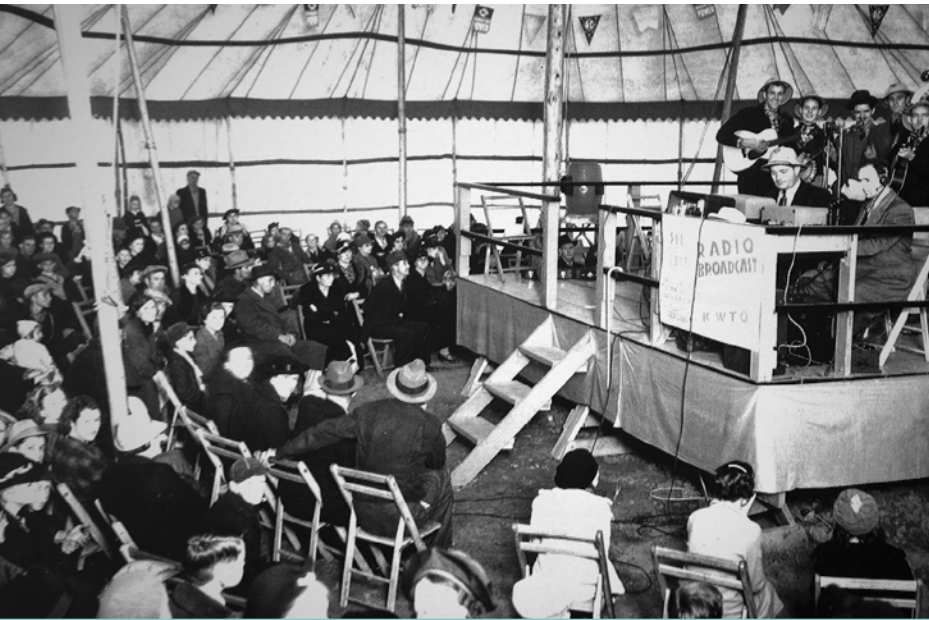

KWTO: Legendary Live Country Radio

This Ozarks Public Television documentary focuses on the live music era of a Springfield, MO, radio station from 1933 to the end of the Ozark Jubilee in 1960. It tells the story of how the town of Springfield had a major influence on country music across the nation. From its first broadcast on Christmas Day in 1933, KWTO's focus on live, local music helped launch the careers of many regional musicians and was the driving force behind the development of *The Ozark Jubilee*, a nationally successful "hillbilly variety show."

► Monday, September 5, 7 pm

LATE NIGHT

- 12:30 NHK Newslines
- 1:00 Donnybrook (9)
- 1:30 Donnybrook Next Up (9)
- 2:00 Secrets of the Dead
- 3:00 In the Americas with David Yetman
- 3:30 Best of the Joy of Painting
- 4:00 Rare Visions & Roadside Revelations
- 4:30 Travelscope

SAT | SEP 3

MORNING

- 5:00 Rick Steves' Europe
- 5:30 Bare Feet with Mickela Mallozzi
- 6:00 Molly of Denali
- 6:30 Wild Kratts
- 7:00 Hero Elementary
- 7:30 Alma's Way
- 8:00 Curious George
- 8:30 Daniel Tiger's Neighborhood
- 9:00 Donkey Hodie
- 9:30 Elinor Wonders Why
- 10:00 Roadfood
- 10:30 A Chef's Life
- 11:00 Pati's Mexican Table
- 11:30 Steven Raichlen's Project Fire: St. Louis Season

AFTERNOON

- 12:00 Christopher Kimball's Milk Street Television
- 12:30 America's Test Kitchen
- 1:00 America's Test Kitchen

- 1:30 Cook's Country
- 2:00 Kitchen Queens: New Orleans
- 2:30 Christina Cooks: Back to the Cutting Board
- 3:00 Moveable Feast
- 3:30 Food Is Love
- 4:00 MotorWeek
- 4:30 Classic Woodworking
- 5:00 This Old House
- 5:30 Ask This Old House
- 6:00 PBS News Weekend
- 6:30 J Schwanke's Life in Bloom

EVENING

- 7:00 Antiques Roadshow
- 8:00 As Time Goes By
- 8:30 Keeping Up Appearances
- 9:00 Movie: After the Thin Man (1936)
- 11:00 Austin City Limits

LATE NIGHT

- 12:00 Father Brown
- 12:45 Sister Boniface Mysteries
- 1:30 Escape to the Chateau
- 2:30 World's Greatest Cemeteries
- 3:00 In the Americas with David Yetman
- 3:30 Best of the Joy of Painting
- 4:00 Rare Visions & Roadside Revelations
- 4:30 Joseph Rosendo's Travelscope

SUN | SEP 4

MORNING

- 5:00 Rick Steves' Europe

- 5:30 In the Americas with David Yetman
- 6:00 Molly of Denali
- 6:30 Wild Kratts
- 7:00 Hero Elementary
- 7:30 Alma's Way
- 8:00 Curious George
- 8:30 All Creatures Great and Small, Season 2 Marathon (PB)

EVENING

- 7:00 The Boleyns: A Scandalous Family (2 of 3)
- 8:00 Guilt on Masterpiece
- 9:00 Lucy Worsley Investigates: Princes in the Tower
- 10:00 Movie: After the Thin Man (1936)

LATE NIGHT

- 12:00 Secrets of the Tower of London
- 1:00 Guilt
- 2:00 Lucy Worsley Investigates
- 3:00 In the Americas with David Yetman
- 3:30 Best of the Joy of Painting
- 4:00 Rare Visions & Roadside Revelations
- 4:30 Joseph Rosendo's Travelscope

MON | SEP 5

EVENING

- 7:00 KWTO: Legendary Live Country Radio
- 8:00 Antiques Roadshow
- 9:00 Antiques Roadshow
- 10:00 POV: Love & Stuff
- 11:30 Amanpour and Company