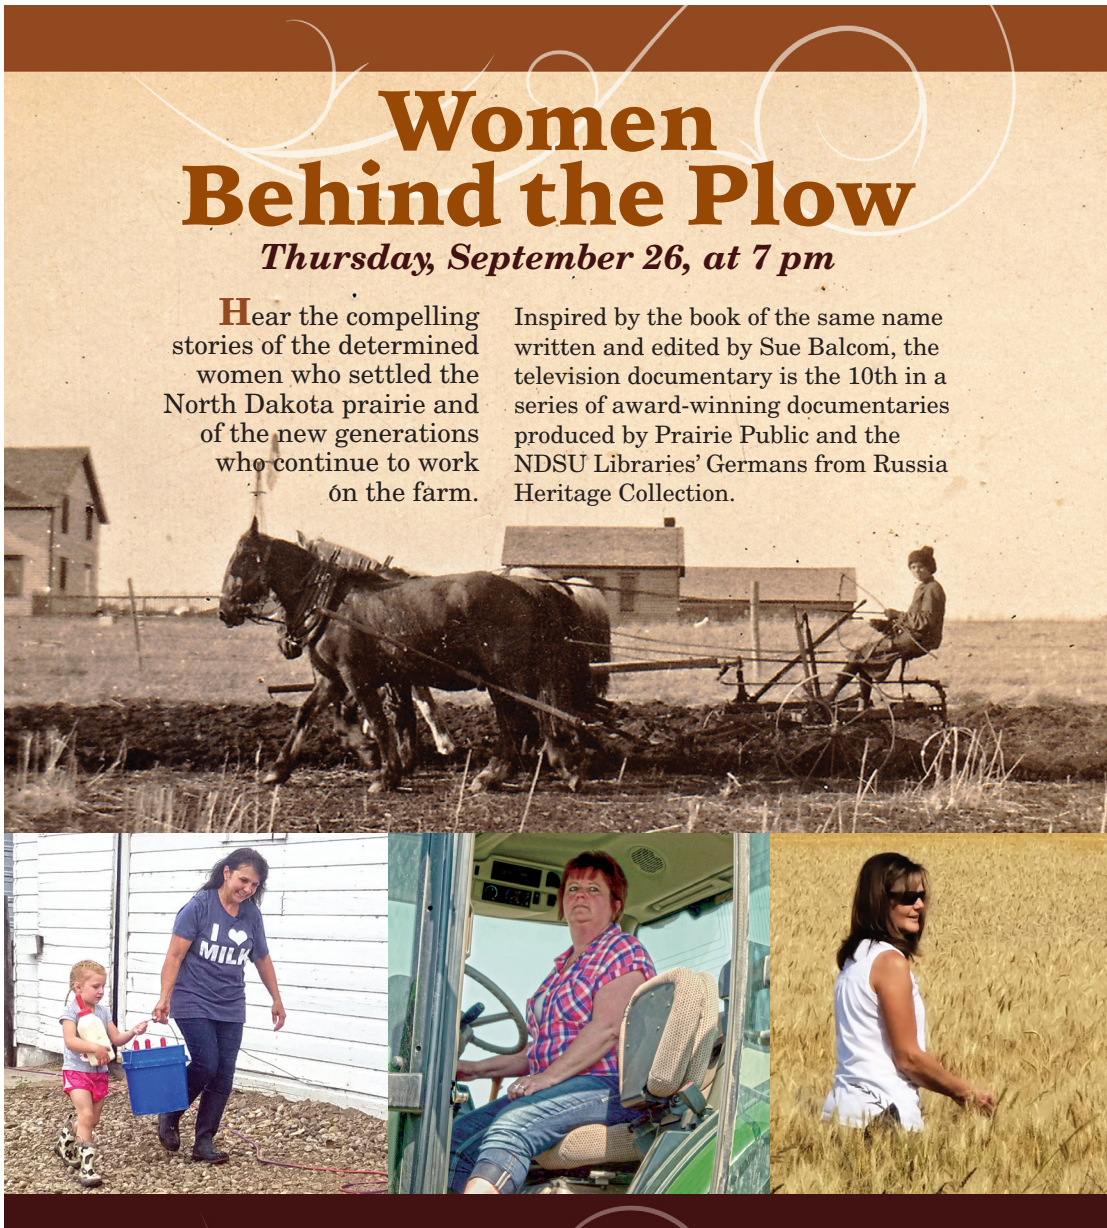

Women Behind the Plow

Thursday, September 26, at 7 pm

Hear the compelling stories of the determined women who settled the North Dakota prairie and of the new generations who continue to work on the farm.

Inspired by the book of the same name written and edited by Sue Balcom, the television documentary is the 10th in a series of award-winning documentaries produced by Prairie Public and the NDSU Libraries' Germans from Russia Heritage Collection.

Sunday 9/1

midnight	Backstage Pass Sister Of Your Sunshine Vapor
12:30	
1:00	Washington Week
1:30	Prairie Pulse
2:00	
2:30	Big Family The Story Of Bluegrass Music
3:00	
3:30	
4:00	History Detectives
4:30	
5:00	America's Heartland
5:30	To The Contrary With Bonnie Erbe
6:00	PBS NewsHour Weekend
6:30	Prairie Pulse
7:00	Sesame Street
7:30	Super Why!
8:00	WordWorld
8:30	Clifford The Big Red Dog
9:00	Cat In The Hat Knows A Lot About That!
9:30	Maya & Miguel
10:00	Odd Squad
10:30	Sid The Science Kid
11:00	Curious Crew
11:30	Kid Stew
noon	
12:30	Great Performances At The Met Dialogues Des Carmelites
1:00	
1:30	
2:00	
2:30	
3:00	Rick Steves' Europe
3:30	Samantha Brown's Places To Love
4:00	Joseph Rosendo's Travelscope
4:30	Born To Explore With Richard Wiese
5:00	Antiques Roadshow
5:30	
6:00	Lawrence Welk Show
6:30	
7:00	Mrs. Wilson On Masterpiece Episode One
7:30	
8:00	Mrs. Wilson On Masterpiece Episode Two
8:30	
9:00	Mrs. Wilson On Masterpiece Episode Three
9:30	
10:00	Great Conversations
10:30	
11:00	Variety Studio
11:30	Variety Studio

Original **Prairie Public Productions** in September

Painting with Paulson Saturdays at 3:30 pm, except 9/28

Malcolm Frager: American Pianist 9/2 at 9:30 pm

The All-Stars of the Nonpartisan League 9/9 at 9:30 pm

Women Behind the Plow 9/26 at 7 pm and 9/28 at 2 pm

Gutes Essen: Good Eating in German Russian Country
9/26 at 8:30 pm and 9/28 at 3:30 pm

Basketball, Water and the Lost City of Elbowoods 9/30 at 8 pm

Prairie Public is Golden 9/30 at 9:30 pm

Prairie Mosaic Mondays at 9 pm

- 9/2 Wadena murals, birch bark biting, and the Jeff Krause Trio
- 9/9 Stained-glass artist Christi Becker, William Langer and the NPL, and music from Krome
- 9/30 The Beyond Bollywood exhibit, harvesting maple syrup, and singer/songwriter Elisa Korenne

Prairie Pulse Fridays at 7:30 pm and rebroadcasts Saturdays at 6:30 pm

- 9/6 Faye Seidler of Harbor Health Clinic
- 9/13 The Human Family Director Sean Coffman
- 9/20 Nick Kinnen of Ultimate Studios
- 9/27 CEO of Sweetpro Feeds Bob Thornberg